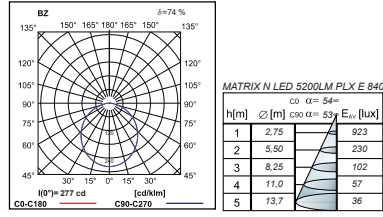

MATRIX N LED

MATRIX N LED

MATRIX N LED 5200LM PLX E 840

4

TYP	PI[W]	LED	∅ [mm]	
MATRIX N LED	17 W	LED	2600	□
MATRIX N LED	28 W	LED	4400	□
MATRIX N LED	34 W	LED	5200	□
MATRIX N LED	56 W	LED	8800	□

Available colour of the light / Erhältliche Lichtfarbe: 830/840

SDCM=3

Lifetime of LED sources / Lebensdauer LED – 60000 h (L80/B10)

Operating temperature range / Temperaturbereich der Leuchte im Betrieb: 5° C – 30° C

The power shown refers to the whole system (tolerance +/- 10%).
Die Leistung bezieht sich auf das gesamte System (Toleranz +/-10%).

The given luminous flux refers to LED light sources (tolerance +/- 10% depends on the value of the colour temperature).
Der angegebene Lichtstrom betrifft die LED-Module (Toleranz +/- 10% abhängig von der Farbtemperatur).