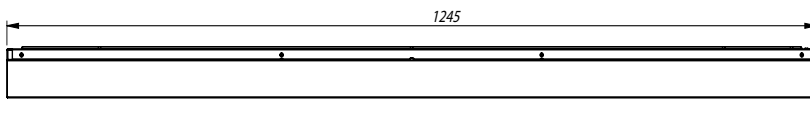

Dimensions/Abmessungen

Luminaire options / Leuchtenoptionen

Diffuser/Diffusoren:

PLX	PMMA opal diffuser PMMA opal
Micro-PRM	micro-prismatic diffuser Mikroprismen
Micro-Line	micro-prismatic diffuser Mikroprismen

Electronic control gear/Vorschaltgeräte:

E	driver Treiber
EDD	DIM DALI driver Treiber DIM DALI

WARNING!
Technical data may be changed. Photos of the luminaires may differ from reality. Last updated 30.10.2018.
Other options of the luminaire available on request.

ACHTUNG!
Technische Daten können verändert werden. Abbildungen der Leuchten können von der Wirklichkeit abweichen. Die letzte Aktualisierung fand am 30.10.2018 statt. Andere Optionen der Leuchte sind nach Anfrage erhältlich.